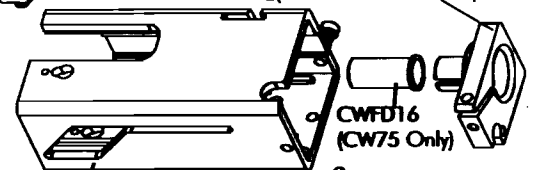

CWFD04

CWFD03 (CW55)
CWFD15 (CW75)